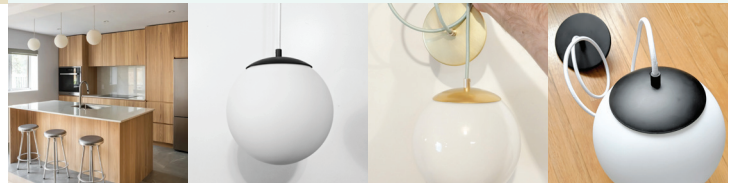

AM/PM

H A N D C R A F T E D L U M I N A I R E S

GLOBO 8

SPECIFICATIONS

- Overall Dimensions : (Width x Height x Depth)
  8 x 48 (adjustable) x 8 in.
- Base : Circular **5 in.** x **1/4 in.** thick.
- Shade : 8 in. Opaline Glass Globe
- Materials : Metal, Porcelain, Glass

LIGHTING

- Incandescent, dimmable and LED compatible
- Include : 1x LED lightbulb A19 - E26 8.5W - 3000K - 800 lumens (not included for Europe)
- 60 Watt maximum
- **E26 Socket (E27 for Europe)**
- 110V - 220V

FINISHES

This model is available in a variety of finishes. You can consult the colors displayed on this product sheet or on-line at ampmlighting.com/inspirations/finishes/

INSTALLATION POSSIBILITY

Ceiling

8700 1000 1000 1000

CERTIFICATION
UL for Canada & USA

Etsy /ampmlighting
ampmlighting.com - luminairesampm.com
Designed and handcrafted in Quebec/Canada