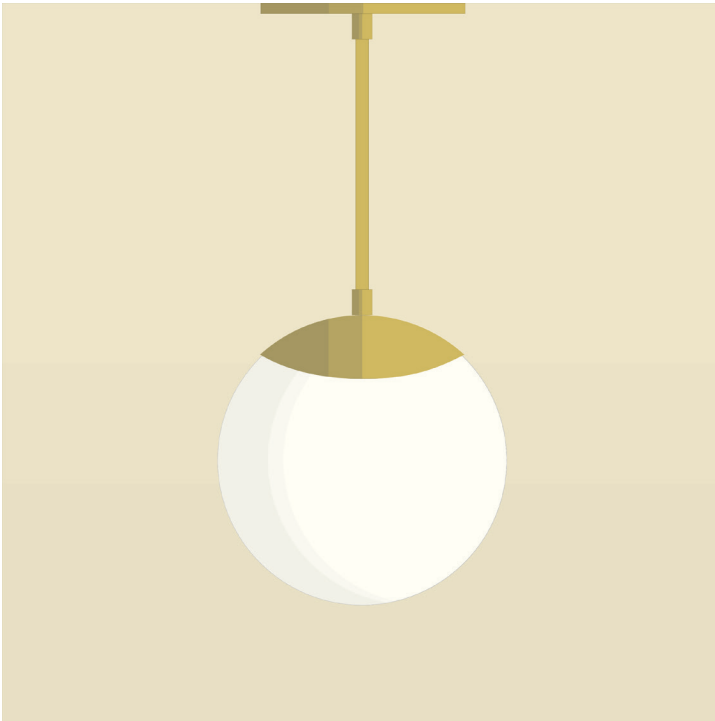

AM/PM

H A N D C R A F T E D L U M I N A I R E S

GLOBO 8

SPECIFICATIONS

- Overall Dimensions : (Width x Height x Depth)
8 x 48 (adjustable) x 8 in.
- Base : Circular **5 in.** x **1/4 in.** thick.
- Shade : 8 in. Opaline Glass Globe
- Materials : Metal, Porcelain, Glass

LIGHTING

- Incandescent, dimmable and LED compatible
- Include : 1x LED lightbulb A19 - E26 8.5W - 3000K - 800 lumens (not included for Europe)
- 60 Watt maximum
- **E26 Socket (E27 for Europe)**
- 110V - 220V

- Dimensions Hors-Tout :
(Longueur x Hauteur x Profondeur)
8 x 48 (ajustable) x 8 po.
- Base : Circulaire **5 po. x 1/4 po.**
- Abat-jour : Globe Verre Opaline 8 po.
- Matériaux : Métal, Porcelaine, Verre