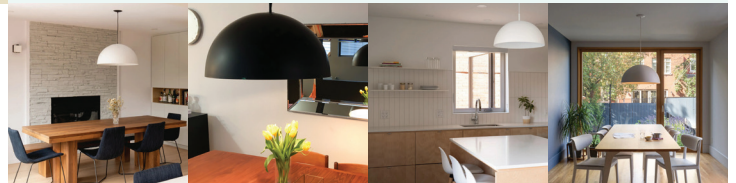

AM/PM

L U M I N A I R E S F A I T S M A I N

HEMISPHERE 24

CARACTÉRISTIQUES

- Dimensions Hors-Tout : (Longueur x Hauteur x Profondeur)
  24 x 48 (ajustable) x 24 po.
- Base : Circulaire **5 po. x 1/4 po.**
- Abat-jour : Aluminium revêtement en poudre 24 po.
- Matériaux : Métal, Porcelaine, Verre

ÉCLAIRAGE

- Incandescent, graduable et compatible DEL
- Inclus : 1x ampoule DEL G40 - E26 8.5W - 3000K - 800 lumens (pas incluse pour l'Europe)
- 60 Watt maximum
- Culot **E26** (E27 pour l'Europe)
- 110V - 220V

FINITIONS

Ce modèle est disponible dans une variété de finitions. Vous pouvez consulter les couleurs affichées sur cette fiche et en ligne à l'adresse ampmlighting.com/fr/inspirations/finitions/

POSSIBILITÉ D'INSTALLATION

Plafond

CERTIFICATION
UL pour Canada & USA

Etsy /ampmlighting
ampmlighting.com - luminairesampm.com
Conçu et fabriqué à la main au Québec/Canada