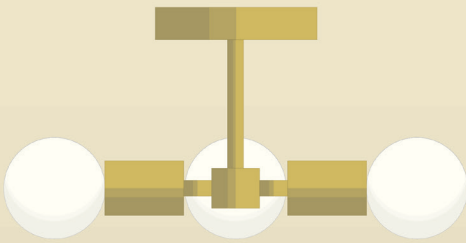

AM/PM

H A N D C R A F T E D L U M I N A I R E S

ROTOR

SPECIFICATIONS

- Overall Dimensions : (Width x Height x Depth)
  13 x 7¹/₂ x 13 in.
- Base : Circular **5 in.** x **1 in.** thick.
- Shade : None, Apparent lightbulb
- Materials : Metal, Glass

LIGHTING

- Incandescent, dimmable and LED compatible
- Include : 3x LED lightbulb G25 - E26 7W - 3000K - 650 lumens (*not included for Europe*)
- 60 Watt maximum
- **E26 Socket** (*E27 for Europe*)
- 110V - 220V