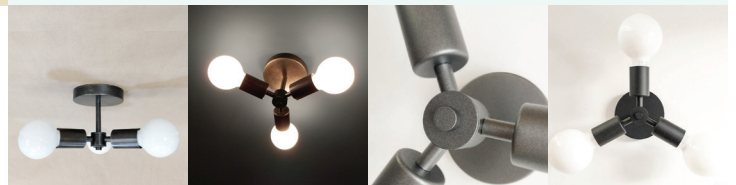

AM/PM

H A N D C R A F T E D L U M I N A I R E S

ROTOR

SPECIFICATIONS

- Overall Dimensions : (Width x Height x Depth)
  13 x 7¹/₂ x 13 in.
- Base : Circular **5 in.** x **1 in.** thick.
- Shade : None, Apparent lightbulb
- Materials : Metal, Glass

LIGHTING

- Incandescent, dimmable and LED compatible
- Include : 3x LED lightbulb G25 - E26 7W - 3000K - 650 lumens (*not included for Europe*)
- 60 Watt maximum
- **E26 Socket** (*E27 for Europe*)
- 110V - 220V

FINISHES

This model is available in a variety of finishes. You can consult the colors displayed on this product sheet or on-line at ampmlighting.com/inspirations/finishes/

INSTALLATION POSSIBILITY

Ceiling

Wall

Étude | @ampmlighting

CERTIFICATION
UL for Canada & USA

Etsy /ampmlighting
ampmlighting.com - luminairesampm.com
Designed and handcrafted in Quebec/Canada