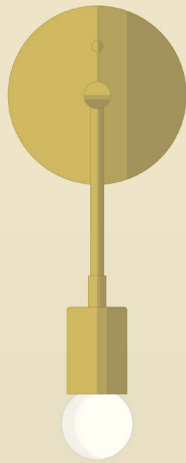

AM/PM

H A N D C R A F T E D L U M I N A I R E S

CLOCKWISE

SPECIFICATIONS

- Overall Dimensions : (Width x Height x Depth)
5 x 12^{5/8} x 4 in.
- Base : Circular **5 in.** x **1/4** in thick.
- Shade : None, Apparent lightbulb
- Materials : Metal, Thermoplastic, Glass

FINISHES

This model is available in a variety of finishes. You can consult the colors displayed on this product sheet or on-line at ampmlighting.com/inspirations/finishes/

INSTALLATION POSSIBILITY

Wall

Étude et conception

ÉCLAIRAGE

- Incandescent, graduable et compatible DEL
- Inclus : 1x ampoule DEL A15 - E26
7W - 3000K - 700 lumens (*pas incluse pour l'Europe*)
- 60 Watt maximum
- Culot **E26** (*E27 pour l'Europe*)
- 110V - 220V