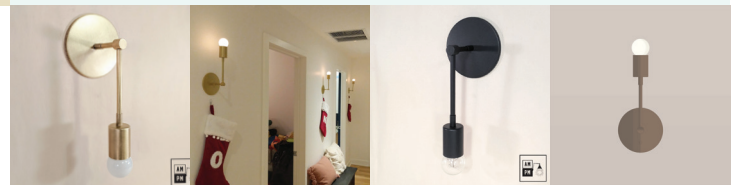

AM/PM

H A N D C R A F T E D L U M I N A I R E S

CLOCKWISE

SPECIFICATIONS

- Overall Dimensions : (Width x Height x Depth)
5 x 12^{5/8} x 4 in.
- Base : Circular **5 in.** x **1/4** in thick.
- Shade : None, Apparent lightbulb
- Materials : Metal, Thermoplastic, Glass

LIGHTING

- Incandescent, dimmable and LED compatible
- Include : 1x LED lightbulb A15 - E26 7W - 3000K - 700 lumens (*not included for Europe*)
- 60 Watt maximum
- **E26 Socket** (*E27 for Europe*)
- 110V - 220V

ÉCLAIRAGE

- Incandescent, graduable et compatible DEL
- Inclus : 1x ampoule DEL A15 - E26
7W - 3000K - 700 lumens (*pas incluse pour l'Europe*)
- 60 Watt maximum
- Culot **E26** (*E27 pour l'Europe*)
- 110V - 220V