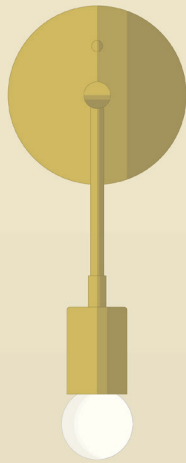

AM/PM

H A N D C R A F T E D L U M I N A I R E S

CLOCKWISE

SPECIFICATIONS

- Overall Dimensions : (Width x Height x Depth)
5 x 12^{5/8} x 4 in.
- Base : Circular **5 in.** x **1/4** in thick.
- Shade : None, Apparent lightbulb
- Materials : Metal, Thermoplastic, Glass

FINISHES

This model is available in a variety of finishes. You can consult the colors displayed on this product sheet or on-line at ampmlighting.com/inspirations/finishes/

INSTALLATION POSSIBILITY

Wall

Étude et conception

CERTIFICATION
UL for Canada & USA

Etsy /ampmlighting
ampmlighting.com - luminairesampm.com
Designed and handcrafted in Quebec/Canada

AM/PM

L U M I N A I R E S F A I T S M A I N

CLOCKWISE

CARACTÉRISTIQUES

- Dimensions Hors-Tout : (Largeur x Hauteur x Profondeur)
5 x 12^{5/8} x 4 po.
- Base : Circulaire **5 po.** x **1/4 po.**
- Abat-jour : Aucun, Ampoule apparente
- Matériaux : Métal, Thermoplastique, Verre

ÉCLAIRAGE

- Incandescent, graduable et compatible DEL
- Inclus : 1x ampoule DEL A15 - E26
7W - 3000K - 700 lumens (*pas incluse pour l'Europe*)
- 60 Watt maximum
- Culot **E26** (*E27 pour l'Europe*)
- 110V - 220V