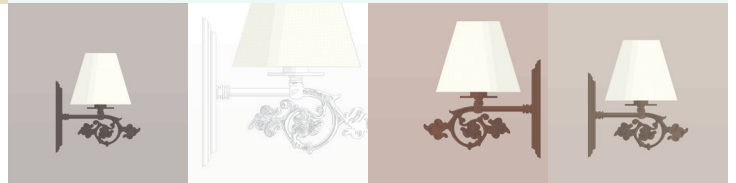

AM/PM

H A N D C R A F T E D L U M I N A I R E S

DOROTHY Gothic Version

SPECIFICATIONS

- Overall Dimensions : (Width x Height x Depth)
  6 x 9^{3/4} x 8^{1/4} in.
- Base : Octo-Rectangular
  7 x 4^{3/4} x 1 in.
- Shade : Off-White 100% Linen
- Materials : Metal, Porcelain, Glass

LIGHTING

- Incandescent, dimmable and LED compatible
- Include : 1x LED lightbulb B11 - E12 5W - 3000K - 500 lumens (*not included for Europe*)
- 60 Watt maximum
- **E12 Socket** (*E14 for Europe*)
- 110V - 220V

FINISHES

This model is available in a variety of finishes. You can consult the colors displayed on this product sheet or online at ampmlighting.com/inspirations/finishes/

INSTALLATION POSSIBILITY

Wall

Étude | @ampmlighting

CERTIFICATION
UL for Canada & USA

Etsy /ampmlighting
ampmlighting.com - luminairesampm.com
Designed and handcrafted in Quebec/Canada