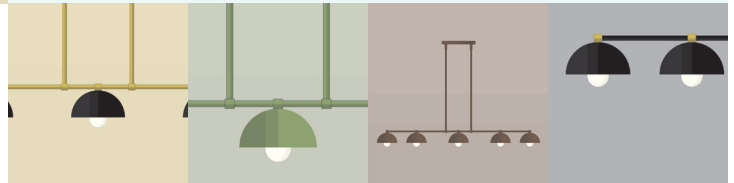

AM/PM

L U M I N A I R E S F A I T S M A I N

BARKA

CARACTÉRISTIQUES

- Dimensions Hors-Tout :
  (Longueur x Hauteur x Profondeur)
  48^{1/2} x 32 x 6 po.
- Base : Rectangulaire **10** po. x **1** po.
- Abat-jour : Dôme 6 po. recouvert de peinture cuite
- Matériaux : Métal, Porcelaine, Verre

ÉCLAIRAGE

- Incandescent, graduable et compatible DEL
- Inclus : 5x ampoule DEL A15 - E26
  7W - 3000K - 700 lumens (*pas incluse pour l'Europe*)
- 60 Watt maximum
- Culot **E26** (*E27 pour l'Europe*)
- 110V - 220V

FINITIONS

Ce modèle est disponible dans une variété de finitions. Vous pouvez consulter les couleurs affichées sur cette fiche et en ligne à l'adresse ampmlighting.com/fr/inspirations/finitions/

POSSIBILITÉ D'INSTALLATION

Plafond

Étude et conception

CERTIFICATION
UL pour Canada & USA

Etsy /ampmlighting
ampmlighting.com - luminairesampm.com
Conçu et fabriqué à la main au Québec/Canada