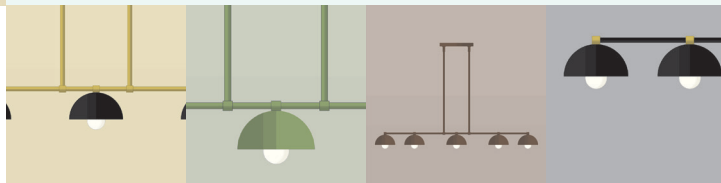

AM/PM

H A N D C R A F T E D L U M I N A I R E S

BARKA

SPECIFICATIONS

- Overall Dimensions : (Width x Height x Depth)
  48^{1/2} x 32 x 6 in.
- Base : Rectangular **10 in.** x **1 in.**
- Shade : 6in. Powdercoated dome
- Materials : Metal, Porcelain, Glass

LIGHTING

- Incandescent, dimmable and LED compatible
- Include : 5x LED lightbulb A15 - E26 7W - 3000K - 700 lumens (*not included for Europe*)
- 60 Watt maximum
- **E26 Socket** (*E27 for Europe*)
- 110V - 220V

FINISHES

This model is available in a variety of finishes. You can consult the colors displayed on this product sheet or on-line at ampmlighting.com/inspirations/finishes/

INSTALLATION POSSIBILITY

Ceiling

Étude | @ampmlighting

CERTIFICATION
UL for Canada & USA

Etsy /ampmlighting
ampmlighting.com - luminairesampm.com
Designed and handcrafted in Quebec/Canada