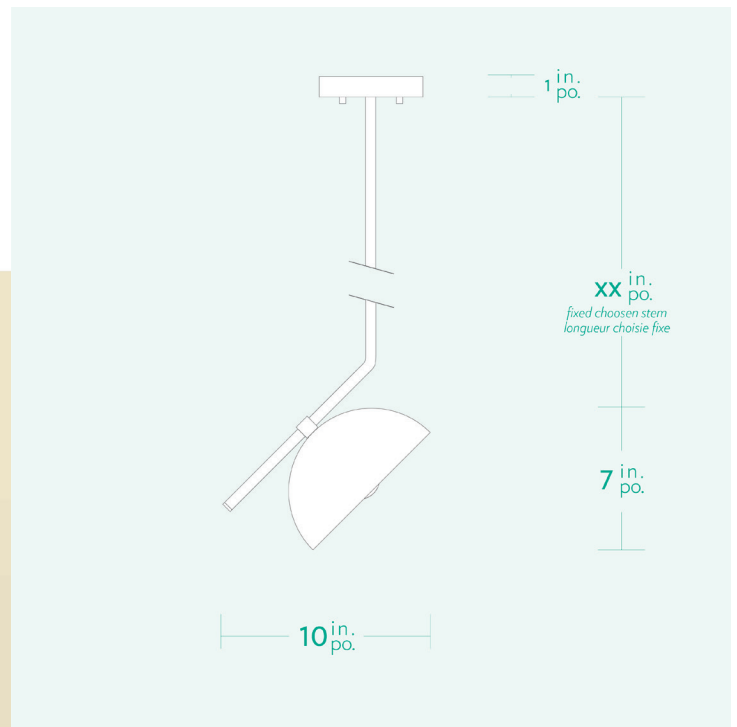

AM/PM

H A N D C R A F T E D L U M I N A I R E S

BRIMFUL 8

SPECIFICATIONS

- Overall Dimensions : (Width x Height x Depth)
  10 x variable x 8 in.
- Base : Circular **5 in.** x **1 in.** thick.
- Shade : 8 in. Dome
- Materials : Metal, Porcelain, Glass

LIGHTING

- Incandescent, dimmable and LED compatible
- Include : 1x LED lightbulb A19 - E26 8.5W - 3000K - 800 lumens (*not included for Europe*)
- 60 Watt maximum
- **E26 Socket** (*E27 for Europe*)
- 110V - 220V

FINISHES

This model is available in a variety of finishes. You can consult the colors displayed on this product sheet or on-line at ampmlighting.com/inspirations/finishes/

INSTALLATION POSSIBILITY

Ceiling

CERTIFICATION
UL for Canada & USA

Etsy /ampmlighting
ampmlighting.com - luminairesampm.com
Designed and handcrafted in Quebec/Canada