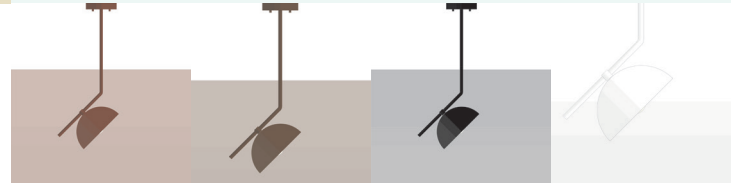

AM/PM

L U M I N A I R E S F A I T S M A I N

BRIMFUL 8

CARACTÉRISTIQUES

- Dimensions Hors-Tout : (Longueur x Hauteur x Profondeur)
  10 x variable x 8 po.
- Base : Circulaire **5 po. x 1 po.**
- Abat-jour : Dôme 8 po.
- Matériaux : Métal, Porcelaine, Verre

ÉCLAIRAGE

- Incandescent, graduable et compatible DEL
- Inclus : 1x ampoule DEL A19 - E26 8.5W - 3000K - 800 lumens (pas incluse pour l'Europe)
- 60 Watt maximum
- Culot **E26** (E27 pour l'Europe)
- 110V - 220V

FINITIONS

Ce modèle est disponible dans une variété de finitions. Vous pouvez consulter les couleurs affichées sur cette fiche et en ligne à l'adresse ampmlighting.com/fr/inspirations/finitions/

POSSIBILITÉ D'INSTALLATION

Plafond

Étude | Design | Production

CERTIFICATION
UL pour Canada & USA

Etsy /ampmlighting
ampmlighting.com - luminairesampm.com
Conçu et fabriqué à la main au Québec/Canada