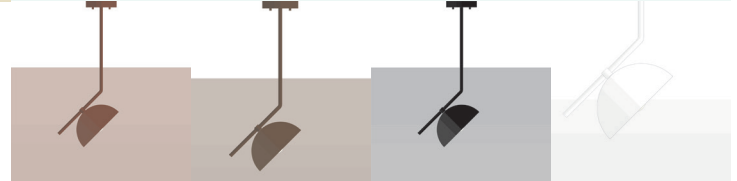

AM/PM

H A N D C R A F T E D L U M I N A I R E S

BRIMFUL 8

SPECIFICATIONS

- Overall Dimensions : (Width x Height x Depth)
  10 x variable x 8 in.
- Base : Circular **5 in.** x **1 in.** thick.
- Shade : 8 in. Dome
- Materials : Metal, Porcelain, Glass

LIGHTING

- Incandescent, dimmable and LED compatible
- Include : 1x LED lightbulb A19 - E26 8.5W - 3000K - 800 lumens (*not included for Europe*)
- 60 Watt maximum
- **E26 Socket** (*E27 for Europe*)
- 110V - 220V

FINISHES

This model is available in a variety of finishes. You can consult the colors displayed on this product sheet or on-line at ampmlighting.com/inspirations/finishes/

INSTALLATION POSSIBILITY

Ceiling

CERTIFICATION
UL for Canada & USA

Etsy /ampmlighting
ampmlighting.com - luminairesampm.com
Designed and handcrafted in Quebec/Canada