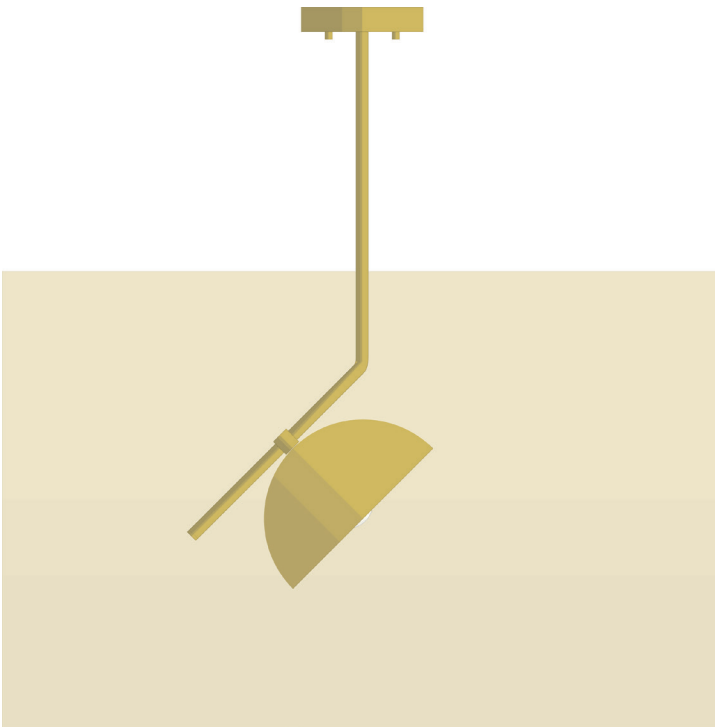

AM/PM

H A N D C R A F T E D L U M I N A I R E S

BRIMFUL 8

SPECIFICATIONS

- Overall Dimensions : (Width x Height x Depth)
10 x variable x 8 in.
- Base : Circular **5 in.** x **1 in.** thick.
- Shade : 8 in. Dome
- Materials : Metal, Porcelain, Glass

LIGHTING

- Incandescent, dimmable and LED compatible
- Include : 1x LED lightbulb A19 - E26 8.5W - 3000K - 800 lumens (*not included for Europe*)
- 60 Watt maximum
- **E26 Socket** (*E27 for Europe*)
- 110V - 220V