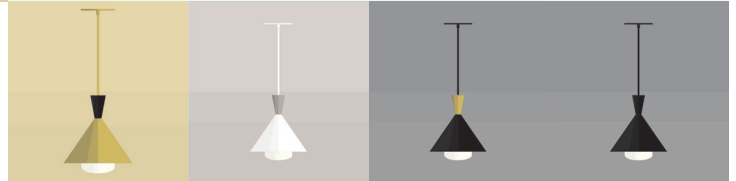

AM/PM

H A N D C R A F T E D L U M I N A I R E S

PIC

SPECIFICATIONS

- Overall Dimensions : (Width x Height x Depth)
10 x 40 (adjustable) x 10 in.
- Base : Circular **5 in.** x **1/4 in.**
- Shade : 10 in. cone semi-apparent lightbulb
- Materials : Metal, Porcelain, Glass

LIGHTING

- Incandescent, dimmable and LED compatible
- Include : 1x LED TALA lightbulb OBLO - E26 6W - 2700K - 540 lumens (*not included for Europe*)
- 60 Watt maximum
- **E26 Socket** (*E27 for Europe*)
- 110V - 220V

- Dimensions Hors-Tout : (Longueur x Hauteur x Profondeur)
10 x 40 ajustable x **10** po.
- Base : Circulaire **5** po. x **1/4** po.
- Abat-jour : Cône 10 po. ampoule semi-apparente
- Matériaux : Métal, Porcelaine, Verre