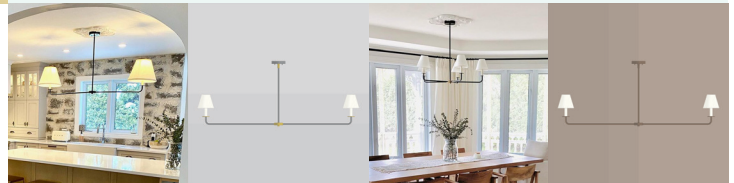

AM/PM

H A N D C R A F T E D L U M I N A I R E S

ANNABELLA

SPECIFICATIONS

- Overall Dimensions : (Width x Height x Depth)
  59^{1/2} x 24 x 6 in.
- Base : Square **5 x 1 in.**
- Shade : 100% Off-White Linen
- Materials : Metal, Porcelain, Glass

LIGHTING

- Incandescent, dimmable and LED compatible
- Include : 2x LED lightbulb B11 - E12 5W - 3000K - 500 lumens (*not included for Europe*)
- 60 Watt maximum
- **E12 Socket** (*E14 for Europe*)
- 110V - 220V

FINISHES

This model is available in a variety of finishes. You can consult the colors displayed on this product sheet or on-line at ampmlighting.com/inspirations/finishes/

INSTALLATION POSSIBILITY

Ceiling

Étude | @ampmlighting

CERTIFICATION
UL for Canada & USA

Etsy /ampmlighting
ampmlighting.com - luminairesampm.com
Designed and handcrafted in Quebec/Canada