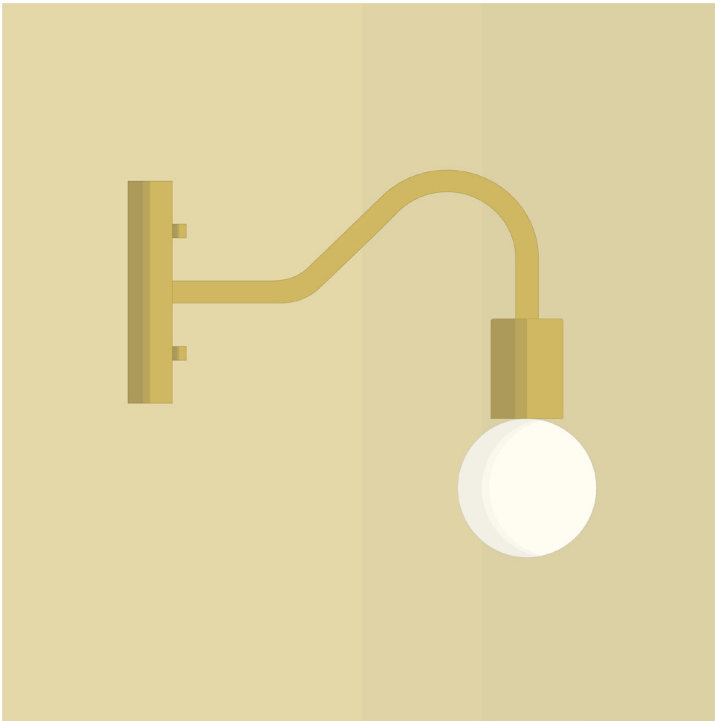

AM/PM

H A N D C R A F T E D L U M I N A I R E S

GRANGE

SPECIFICATIONS

- Overall Dimensions : (Width x Height x Depth)
  5 x 8^{3/4} x 10^{1/2} in.
- Base : Circular **5 in.** x **1 in.**
- Shade : None, Apparent lightbulb
- Materials : Metal, Thermoplastic, Glass

LIGHTING

- Incandescent, dimmable and LED compatible
- Include : 1x LED lightbulb G25 - E26 7W - 3000K - 650 lumens (*not included for Europe*)
- 60 Watt maximum
- **E26 Socket** (*E27 for Europe*)
- 110V - 220V

FINISHES

This model is available in a variety of finishes. You can consult the colors displayed on this product sheet or on-line at ampmlighting.com/inspirations/finishes/

INSTALLATION POSSIBILITY

Wall

Étude | @ampmlighting

CERTIFICATION
UL for Canada & USA

Etsy /ampmlighting
ampmlighting.com - luminairesampm.com
Designed and handcrafted in Quebec/Canada