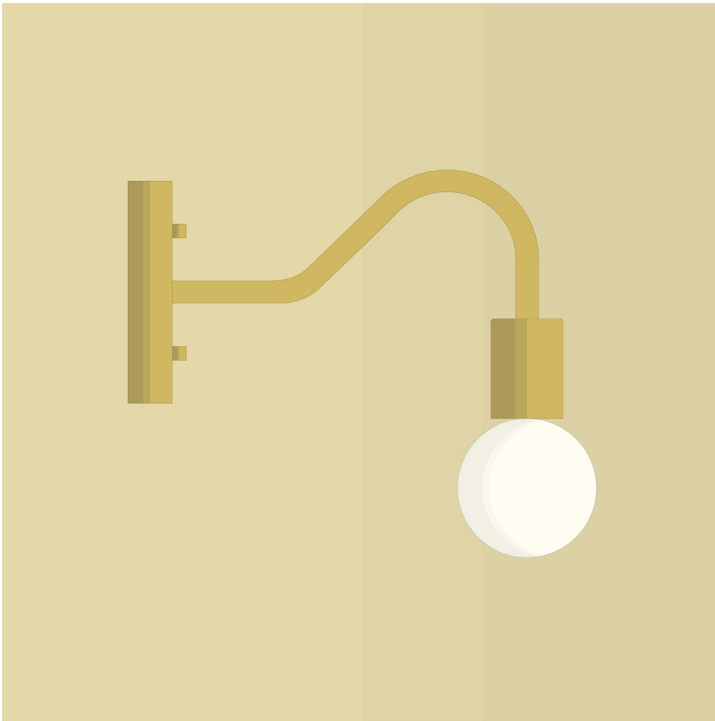

AM/PM

L U M I N A I R E S F A I T S M A I N

GRANGE

CARACTÉRISTIQUES

- Dimensions Hors-Tout :
  (Largeur x Hauteur x Profondeur)
  5 x 8^{3/4} x 10^{1/2} in.
- Base : Circulaire **5 po.** x **1 po.**
- Abat-jour : Aucun, Ampoule apparente
- Matériaux : Métal, Thermoplastique, Verre

ÉCLAIRAGE

- Incandescent, graduable et compatible DEL
- Inclus : 1x ampoule DEL G25 - E26
  7W - 3000K - 650 lumens (*pas incluse pour l'Europe*)
- 60 Watt maximum
- Culot **E26** (*E27 pour l'Europe*)
- 110V - 220V

FINITIONS

Ce modèle est disponible dans une variété de finitions. Vous pouvez consulter les couleurs affichées sur cette fiche et en ligne à l'adresse ampmlighting.com/fr/inspirations/finitions/

POSSIBILITÉ D'INSTALLATION

Mural

Étude et conception

CERTIFICATION
UL pour Canada & USA

Etsy /ampmlighting
ampmlighting.com - luminairesampm.com
Conçu et fabriqué à la main au Québec/Canada