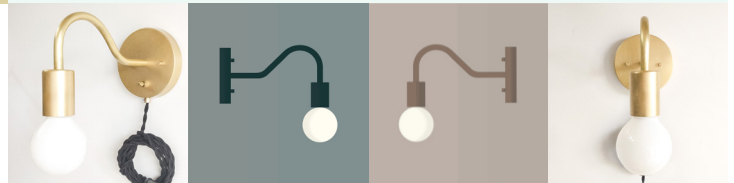

AM/PM

H A N D C R A F T E D L U M I N A I R E S

GRANGE

SPECIFICATIONS

- Overall Dimensions : (Width x Height x Depth)
  5 x 8^{3/4} x 10^{1/2} in.
- Base : Circular **5 in.** x **1 in.**
- Shade : None, Apparent lightbulb
- Materials : Metal, Thermoplastic, Glass

LIGHTING

- Incandescent, dimmable and LED compatible
- Include : 1x LED lightbulb G25 - E26 7W - 3000K - 650 lumens (*not included for Europe*)
- 60 Watt maximum
- **E26 Socket** (*E27 for Europe*)
- 110V - 220V

FINISHES

This model is available in a variety of finishes. You can consult the colors displayed on this product sheet or on-line at ampmlighting.com/inspirations/finishes/

INSTALLATION POSSIBILITY

Wall

Étude | @ampmlighting

CERTIFICATION
UL for Canada & USA

Etsy /ampmlighting
ampmlighting.com - luminairesampm.com
Designed and handcrafted in Quebec/Canada