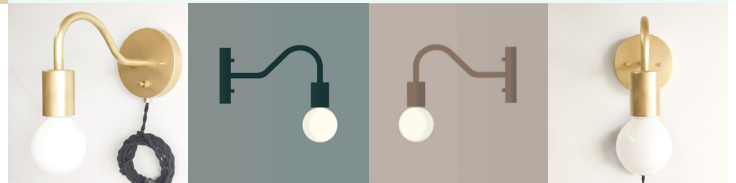

AM/PM

L U M I N A I R E S F A I T S M A I N

GRANGE

CARACTÉRISTIQUES

- Dimensions Hors-Tout :
  (Largeur x Hauteur x Profondeur)
  5 x 8^{3/4} x 10^{1/2} in.
- Base : Circulaire **5 po.** x **1 po.**
- Abat-jour : Aucun, Ampoule apparente
- Matériaux : Métal, Thermoplastique, Verre

ÉCLAIRAGE

- Incandescent, graduable et compatible DEL
- Inclus : 1x ampoule DEL G25 - E26
  7W - 3000K - 650 lumens (*pas incluse pour l'Europe*)
- 60 Watt maximum
- Culot **E26** (*E27 pour l'Europe*)
- 110V - 220V

FINITIONS

Ce modèle est disponible dans une variété de finitions. Vous pouvez consulter les couleurs affichées sur cette fiche et en ligne à l'adresse ampmlighting.com/fr/inspirations/finitions/

POSSIBILITÉ D'INSTALLATION

Mural

Étude et conception

CERTIFICATION
UL pour Canada & USA

Etsy /ampmlighting
ampmlighting.com - luminairesampm.com
Conçu et fabriqué à la main au Québec/Canada