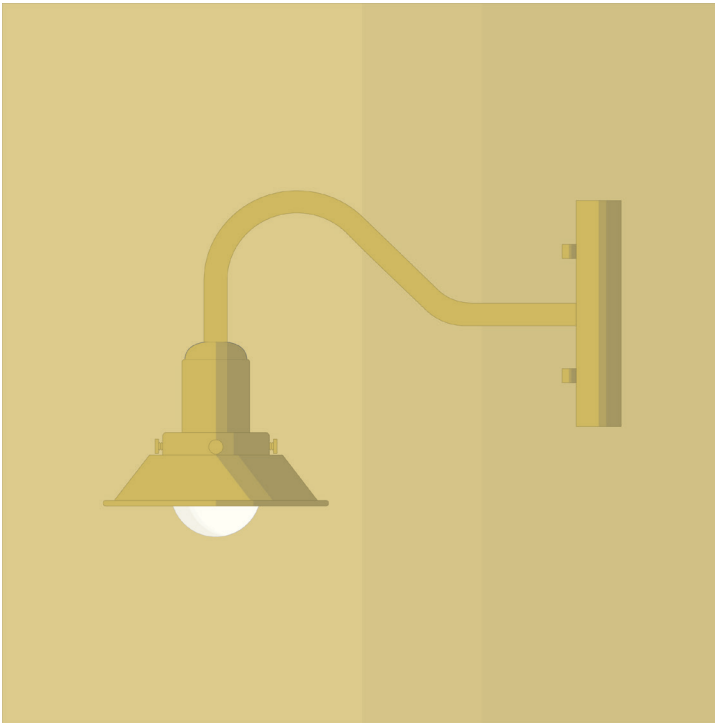

AM/PM

H A N D C R A F T E D L U M I N A I R E S

MINI-MINI

SPECIFICATIONS

- Overall Dimensions : (Width x Height x Depth)
5 x 7^{3/4} x 11^{1/2} in.
- Base : Circular **5 in.** x **1 in.** thick.
- Shade : Mini Conical Metal
- Materials : Metal, Thermoplastic, Glass

LIGHTING

- Incandescent, dimmable and LED compatible
- Include : 1x LED lightbulb A15 - E26 7W - 3000K - 700 lumens (*not included for Europe*)
- 60 Watt maximum
- **E26 Socket** (*E27 for Europe*)
- 110V - 220V