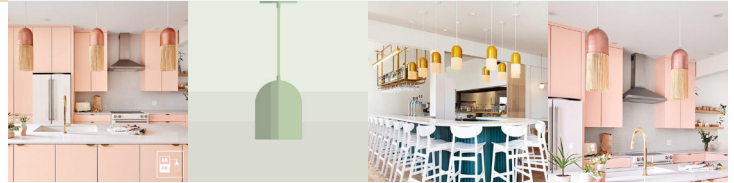

AM/PM

H A N D C R A F T E D L U M I N A I R E S

ROTHSCHILD

SPECIFICATIONS

- Overall Dimensions : (Width x Height x Depth)
  6¹/₄ x 40(adjustable) x **6¹/₄** in.
- Base : Circular **5** in. x **1¹/₄** in.
- Shade : **6¹/₄** in. Elongated Dome
- Materials : Metal, Porcelain, Glass

LIGHTING

- Incandescent, dimmable and LED compatible
- Include : 1x LED lightbulb G25 - E26 7W - 3000K - 650 lumens (*not included for Europe*)
- 60 Watt maximum
- **E26 Socket** (*E27 for Europe*)
- 110V - 220V

FINISHES

This model is available in a variety of finishes. You can consult the colors displayed on this product sheet or on-line at ampmlighting.com/inspirations/finishes/

INSTALLATION POSSIBILITY

Ceiling

CERTIFICATION
UL for Canada & USA

Etsy /ampmlighting
ampmlighting.com - luminairesampm.com
Designed and handcrafted in Quebec/Canada