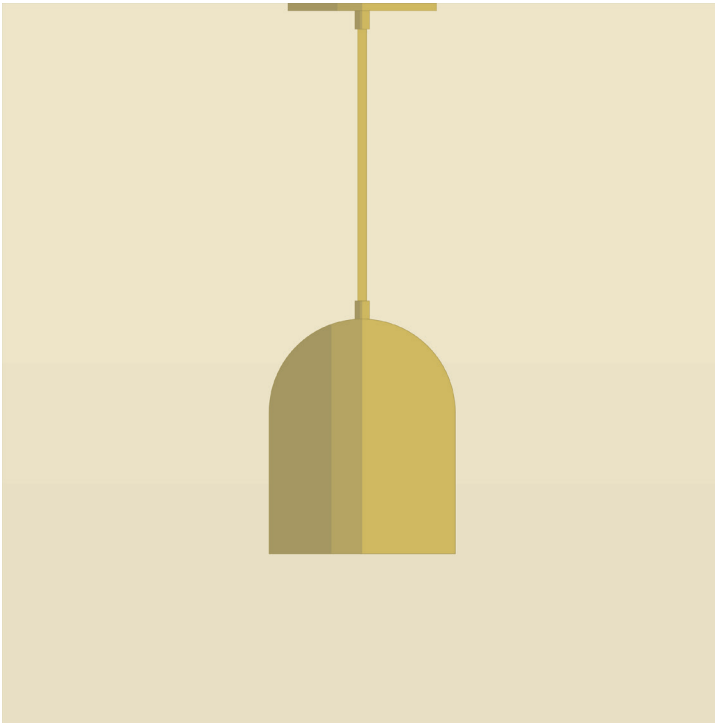

AM/PM

H A N D C R A F T E D L U M I N A I R E S

ROTHSCHILD

SPECIFICATIONS

- Overall Dimensions : (Width x Height x Depth)
6¹/₄ x 40(adjustable) x **6¹/₄** in.
- Base : Circular **5** in. x **1¹/₄** in.
- Shade : **6¹/₄** in. Elongated Dome
- Materials : Metal, Porcelain, Glass

LIGHTING

- Incandescent, dimmable and LED compatible
- Include : 1x LED lightbulb G25 - E26 7W - 3000K - 650 lumens (*not included for Europe*)
- 60 Watt maximum
- **E26 Socket** (*E27 for Europe*)
- 110V - 220V

- Dimensions Hors-Tout : (Longueur x Hauteur x Profondeur)
6¹/₄ x 40 ajustable x **6¹/₄** po.
- Base : Circulaire **5** po. x **1¹/₄** po.
- Abat-jour : Dôme Allongé 6¹/₄ po.
- Matériaux : Métal, Porcelaine, Verre