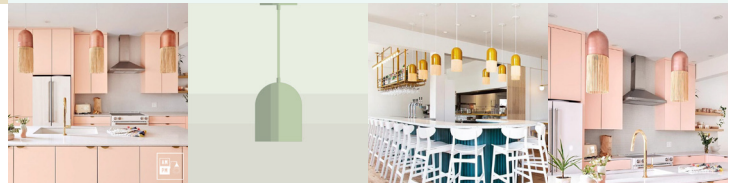

AM/PM

L U M I N A I R E S F A I T S M A I N

ROTHSCHILD

CARACTÉRISTIQUES

- Dimensions Hors-Tout : (Longueur x Hauteur x Profondeur)
  6¹/₄ x 40 ajustable x **6¹/₄** po.
- Base : Circulaire **5** po. x **1¹/₄** po.
- Abat-jour : Dôme Allongé 6¹/₄ po.
- Matériaux : Métal, Porcelaine, Verre

ÉCLAIRAGE

- Incandescent, graduable et compatible DEL
- Inclus : 1x ampoule DEL G25 - E26 7W - 3000K - 650 lumens (*pas incluse pour l'Europe*)
- 60 Watt maximum
- Culot **E26** (*E27 pour l'Europe*)
- 110V - 220V

FINITIONS

Ce modèle est disponible dans une variété de finitions. Vous pouvez consulter les couleurs affichées sur cette fiche et en ligne à l'adresse ampmlighting.com/fr/inspirations/finitions/

POSSIBILITÉ D'INSTALLATION

Plafond

Étude | Design | Production

CERTIFICATION
UL pour Canada & USA

Etsy /ampmlighting
ampmlighting.com - luminairesampm.com
Conçu et fabriqué à la main au Québec/Canada