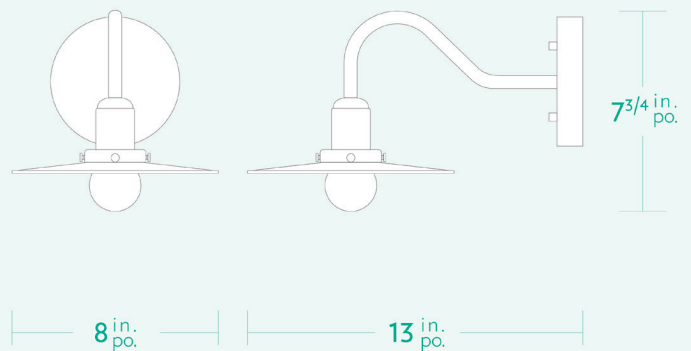

AM/PM

H A N D C R A F T E D L U M I N A I R E S

X-FILES

SPECIFICATIONS

- Overall Dimensions : (Width x Height x Depth)
  8 x 7³/₄ x 13 in.
- Base : Circular **5** in. x **1** in thick.
- Shade : Metal Flat Disc
- Materials : Metal, Thermoplastic, Glass

LIGHTING

- Incandescent, dimmable and LED compatible
- Include : 1x LED lightbulb A15 - E26 7W - 3000K - 700 lumens (*not included for Europe*)
- 60 Watt maximum
- **E26** Socket (*E27 for Europe*)
- 110V - 220V

FINISHES

This model is available in a variety of finishes. You can consult the colors displayed on this product sheet or on-line at ampmlighting.com/inspirations/finishes/

INSTALLATION POSSIBILITY

Wall

8700 1010 1010

CERTIFICATION
UL for Canada & USA

Etsy /ampmlighting
ampmlighting.com - luminairesampm.com
Designed and handcrafted in Quebec/Canada