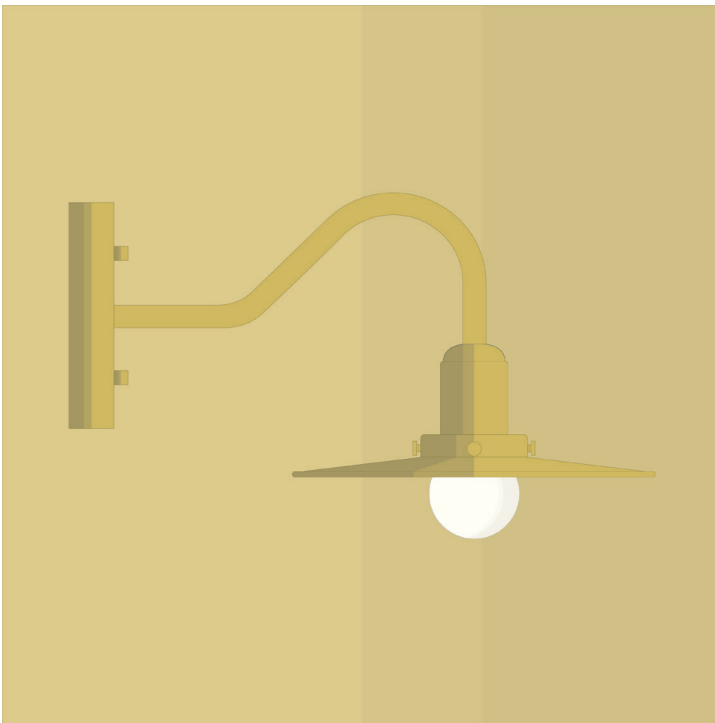

AM/PM

H A N D C R A F T E D L U M I N A I R E S

X-FILES

SPECIFICATIONS

- Overall Dimensions : (Width x Height x Depth)
8 x 7³/₄ x 13 in.
- Base : Circular **5** in. x **1** in thick.
- Shade : Metal Flat Disc
- Materials : Metal, Thermoplastic, Glass

LIGHTING

- Incandescent, dimmable and LED compatible
- Include : 1x LED lightbulb A15 - E26 7W - 3000K - 700 lumens (*not included for Europe*)
- 60 Watt maximum
- **E26** Socket (*E27 for Europe*)
- 110V - 220V

ÉCLAIRAGE

- Incandescent, graduable et compatible DEL
- Inclus : 1x ampoule DEL A15 - E26
7W - 2700K - 700 lumens (*pas incluse pour l'Europe*)
- 60 Watt maximum
- Culot **E26** (*E27 pour l'Europe*)
- 110V - 220V