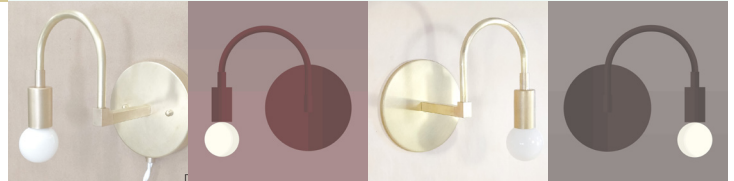

AM/PM

H A N D C R A F T E D L U M I N A I R E S

EVA

SPECIFICATIONS

- Overall Dimensions : (Width x Height x Depth)
  8^{1/2} x 7^{1/2} x 5 in.
- Base : Circular **5 in.** x **1/4 in.**
- Shade : None, Apparent lightbulb
- Materials : Metal, Thermoplastic, Glass

LIGHTING

- Incandescent, dimmable and LED compatible
- Include : 1x LED lightbulb G16.5 - E12 5.5W - 3000K - 500 lumens (*not included for Europe*)
- 60 Watt maximum
- **E12 Socket** (*E14 for Europe*)
- 110V - 220V

FINISHES

This model is available in a variety of finishes. You can consult the colors displayed on this product sheet or on-line at ampmlighting.com/inspirations/finishes/

INSTALLATION POSSIBILITY

Wall

Étude | @ampmlighting

CERTIFICATION
UL for Canada & USA

Etsy /ampmlighting
ampmlighting.com - luminairesampm.com
Designed and handcrafted in Quebec/Canada