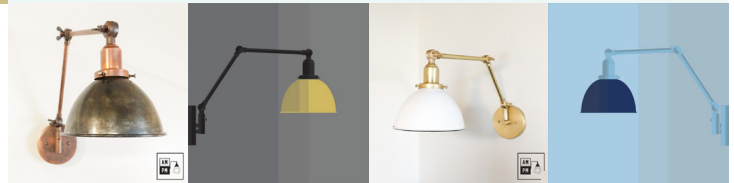

AM/PM

H A N D C R A F T E D L U M I N A I R E S

OPRAH

SPECIFICATIONS

- Overall Dimensions : (Width x Height x Depth)
  7 x 6-14 x 14-20 in.
- Base : Circular **5 in.** x **1 in.**
- Shade : Metal Dome
- Materials : Metal, Thermoplastic, Glass

LIGHTING

- Incandescent, dimmable and LED compatible
- Include : 1x LED lightbulb A19 - E26 8.5W - 3000K - 800 lumens (*not included for Europe*)
- 60 Watt maximum
- **E26 Socket** (*E27 for Europe*)
- 110V - 220V

FINISHES

This model is available in a variety of finishes. You can consult the colors displayed on this product sheet or on-line at ampmlighting.com/inspirations/finishes/

INSTALLATION POSSIBILITY

Wall

CERTIFICATION
UL for Canada & USA

Etsy /ampmlighting
ampmlighting.com - luminairesampm.com
Designed and handcrafted in Quebec/Canada