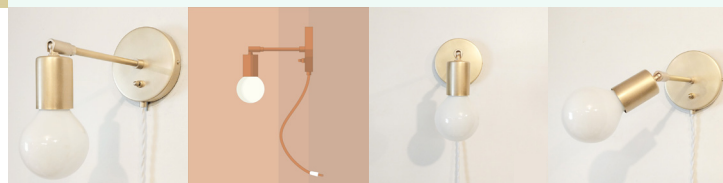

AM/PM

L U M I N A I R E S F A I T S M A I N

WGMB

CARACTÉRISTIQUES

- Dimensions Hors-Tout :
  (Largeur x Hauteur x Profondeur)
  5 x 8¹/₂ x 8¹/₂ po. - Fil 8 pieds
- Base : Circulaire **5 po.** x **1 po.**
- Abat-jour : Aucun, Ampoule apparente
- Matériaux : Métal, Thermoplastique, Verre

ÉCLAIRAGE

- Incandescent, graduable et compatible DEL
- Inclus : 1x ampoule DEL G25 - E26
  7W - 3000K - 650 lumens (*pas incluse pour l'Europe*)
- 60 Watt maximum
- Culot **E26** (*E27 pour l'Europe*)
- 110V - 220V

FINITIONS

Ce modèle est disponible dans une variété de finitions. Vous pouvez consulter les couleurs affichées sur cette fiche et en ligne à l'adresse ampmlighting.com/fr/inspirations/finitions/

POSSIBILITÉ D'INSTALLATION

Mural

Étude et conception

CERTIFICATION
UL pour Canada & USA

Etsy /ampmlighting
ampmlighting.com - luminairesampm.com
Conçu et fabriqué à la main au Québec/Canada