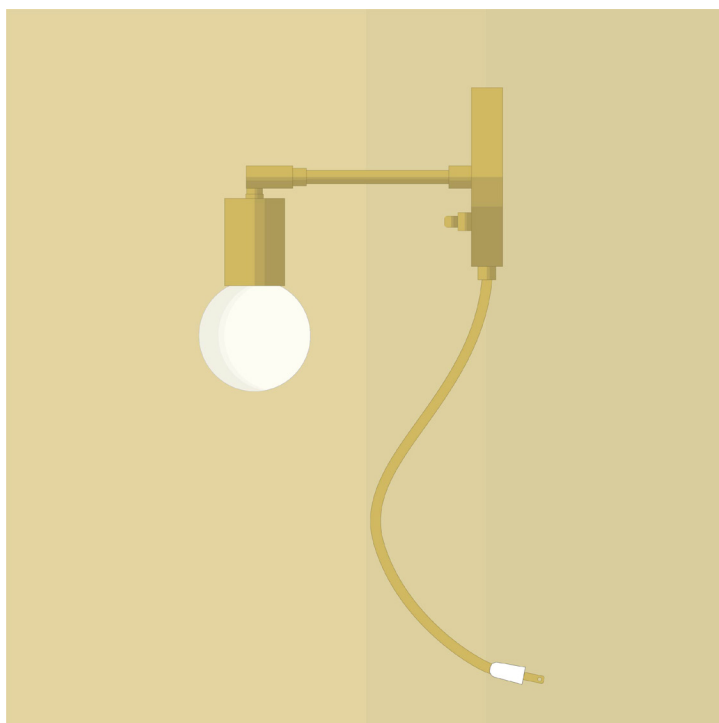

AM/PM

L U M I N A I R E S F A I T S M A I N

WGMB

CARACTÉRISTIQUES

- Dimensions Hors-Tout :
  (Largeur x Hauteur x Profondeur)
  5 x 8¹/₂ x 8¹/₂ po. - Fil 8 pieds
- Base : Circulaire **5 po.** x **1 po.**
- Abat-jour : Aucun, Ampoule apparente
- Matériaux : Métal, Thermoplastique, Verre

ÉCLAIRAGE

- Incandescent, graduable et compatible DEL
- Inclus : 1x ampoule DEL G25 - E26
  7W - 3000K - 650 lumens (*pas incluse pour l'Europe*)
- 60 Watt maximum
- Culot **E26** (*E27 pour l'Europe*)
- 110V - 220V

FINITIONS

Ce modèle est disponible dans une variété de finitions. Vous pouvez consulter les couleurs affichées sur cette fiche et en ligne à l'adresse ampmlighting.com/fr/inspirations/finitions/

POSSIBILITÉ D'INSTALLATION

Mural

Étude et conception

CERTIFICATION
UL pour Canada & USA

Etsy /ampmlighting
ampmlighting.com - luminairesampm.com
Conçu et fabriqué à la main au Québec/Canada